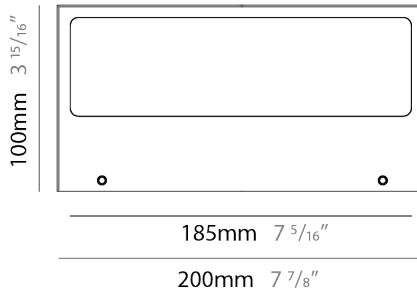

GENERAL

Series: Mini Special
Brand: Platek
Division: Exterior
Mounting Type: Surface
Mounting Location: Wall
Subcategory: Wall Effect

PHYSICAL

Shape: Rectangle
Length (mm): 200
Length (in): 7 ⁷/₈
Height (mm): 100
Depth (mm): 100
Height (in): 3 ¹⁵/₁₆
Depth (in): 3 ¹⁵/₁₆
Light Distribution: Direct / Indirect
Weight (kg): 1.6
Weight (lbs): 3.53
Diffuser: Clear tempered glass / Diffused Sandblasted Glass
Fixture Finish: [BLK / WHI / GRY / COR / ANT / BRZ](#)
Fixture Material: Aluminum Die Cast

ELECTRICAL

Lamp Type: LED
Input Wattage (W): 21
Total Output Wattage (W): 16
Dimming: Non-Dimmable
Driver Included: Yes
Driver Location: Integrated
Driver Type: Constant Current - 120Vac
Driver Class: Class 2
Input Voltage (V): 120 - 277
Constant Current (MA): 700
Upon Request: Remote: 0-10Vdc dimming / Phase dimming / Non-dimming 120/277Vac

LED

Color Temperature (°K): [3000 / 4000](#)
Max. Delivered Lumen (lm): 1770 / 1840
Nominal Lumen (lm): 2080 / 2160
CRI: >80 CRI
Lamp Life (hrs): 60000

OPTICAL

Optic°: [2 Openings](#)

RATINGS AND CERTIFICATIONS

Certified By: Certified for North American Standards
IP rating: IP65
IK Rating: IK05
Upon Request: Higher Maximum Ambient Temperature

PROJECT
TYPE
SPECIFIER
QUANTITY
DATE