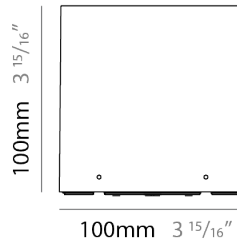

GENERAL

Series: Mini Special
Brand: Platek
Division: Exterior
Mounting Type: Surface
Mounting Location: Wall
Subcategory: Wall Effect

PHYSICAL

Shape: Rectangle
Length (mm): 200
Length (in): 7 ⁷/₈
Height (mm): 100
Depth (mm): 100
Height (in): 3 ¹⁵/₁₆
Depth (in): 3 ¹⁵/₁₆
Light Distribution: Direct / Indirect
Weight (kg): 1.6
Weight (lbs): 3.53
Diffuser: Clear tempered glass / Diffused Sandblasted Glass
Fixture Finish: [BLK / WHI / GRY / COR / ANT / BRZ](#)
Fixture Material: Aluminum Die Cast

ELECTRICAL

Lamp Type: LED
Input Wattage (W): 21
Total Output Wattage (W): 16
Dimming: Non-Dimmable
Driver Included: Yes
Driver Location: Integrated
Driver Type: Constant Current - 120Vac
Driver Class: Class 2
Input Voltage (V): 120 - 277
Constant Current (MA): 700
Upon Request: Remote: 0-10Vdc dimming / Phase dimming / Non-dimming 120/277Vac

LED

Color Temperature (°K): [3000 / 4000](#)
Max. Delivered Lumen (lm): 1770 / 1840
Nominal Lumen (lm): 2080 / 2160
CRI: >80 CRI
Lamp Life (hrs): 60000

OPTICAL

Optic°: [2 Openings](#)

RATINGS AND CERTIFICATIONS

Certified By: Certified for North American Standards
IP rating: IP65
IK Rating: IK05
Upon Request: Higher Maximum Ambient Temperature

PROJECT
TYPE
SPECIFIER
QUANTITY
DATE