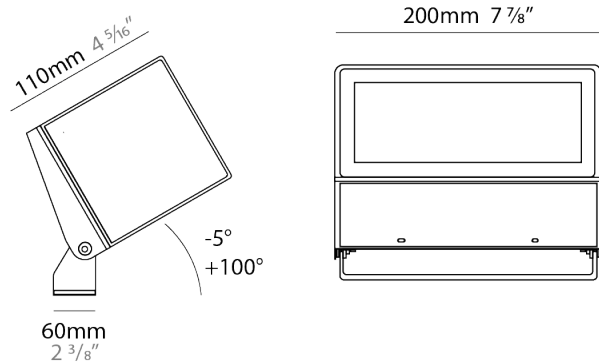

GENERAL

Series: Mini Special
Brand: Platek
Division: Exterior
Mounting Type: Surface
Mounting Location: Above Ground
Subcategory: Flood

PHYSICAL

Shape: Rectangle
Length (mm): 200
Length (in): 7 ⁷/₈
Width (mm): 110
Width (in): 4 ⁵/₁₆
Height (mm): 140
Height (in): 5 ¹/₂
Max. Overall Height (mm): 170
Max. Overall Height (in): 6 ¹¹/₁₆
Light Distribution: Adjustable / Direct
Diffuser: Clear tempered glass / Diffused Sandblasted Glass
Fixture Finish: BLK / WHI / GRY / COR / ANT / BRZ
Fixture Material: Aluminum Die Cast

ELECTRICAL

Lamp Type: LED
Input Wattage (W): 10 [1 LED] / 17.5 [4 LED]
Total Output Wattage (W): 8 / 16
Dimming: Non-Dimmable
Driver Included: Yes
Driver Location: Integrated
Driver Type: Constant Current - 120Vac
Driver Class: Class 2
Input Voltage (V): 120 - 277
Constant Current (MA): 700
Upon Request: (Not included - see components [IP65 or higher enclosure to be supplied by others]) Remote: 0-10Vdc dimming / Phase dimming / Non-dimming 120/277Vac

LED

Number of LEDs: 1 / 4
Color Temperature (°K): 3000 / 4000
Max. Delivered Lumen (lm): 770 / 800
Nominal Lumen (lm): 1040 / 1080
CRI: >80 CRI
Lamp Life (hrs): 60000

OPTICAL

Optic°: Asymmetric / Diffused

RATINGS AND CERTIFICATIONS

Certified By: Certified for North American Standards
IP rating: IP65
IK Rating: IK05
Bug Rating: B1 U0 G1
Upon Request: Higher Maximum Ambient Temperature